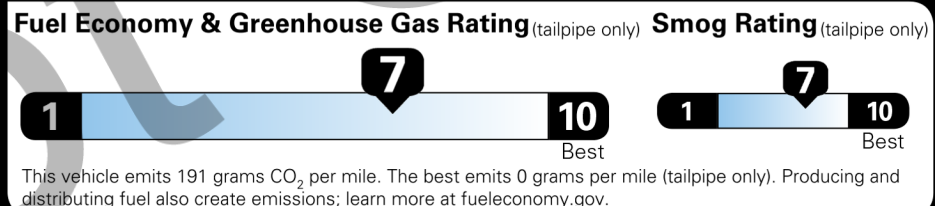

OPTIONAL EQUIPMENT

- FE 50 State Emissions
- CP Convenience Package: 600.00
  Includes Auto-Dimming Rearview Mirror w/HomeLink, and Smart Key System On Front Doors
- CY Cold Weather Package: 500.00
  Includes Heated Leather-Trimmed Steering Wheel and Heated Front Seats

SOUTHEAST TOYOTA DISTRIBUTORS, LLC MANUFACTURER'S SUGGESTED RETAIL PRICE[†] $ 32,900.00

DISTRIBUTOR'S OPTIONS

XY900	TOYOGUARD Platinum Includes: 2 Oil and Filter Changes at any Toyota Dealer Four Tire Rotations Roadside and Rental Car Assistance Exterior Paint Sealant and Interior Protector	699.00
MR200	All Weather Mats with All Weather Trunk Mat	449.00
PF100	Clear Paint Protection - Door Package Includes coverage where applicable on: Door Edge Guards Door Cups Rear Bumper	249.00
PR100	Multimedia Screen Protector	129.00
LU200	LED Trunk Bulb	119.00
EK100	Emergency Assistance Kit	89.00
CY200	Phone Cable Charge Package Contents: 1-Apple Lightning to USB-A Cable - 3' 1-Apple Lightning to USB-C Cable - 3' 1-USB-C to USB-A Cable - 3' 1-USB-C to USB-C Cable - 3'	79.00
CN100	Cargo Net	59.00
KA100	First Aid Kit	29.00

EPA DOT Fuel Economy and Environment

Gasoline Vehicle

Fuel Economy
46 MPG Midsized Cars range from 15 to 137 MPG. The best vehicle rates 146 MPGe.
47 city 45 highway
2.2 gallons per 100 miles

You save $3,000
in fuel costs over 5 years compared to the average new vehicle.

Annual fuel COST
$1,100

Actual results will vary for many reasons, including driving conditions and how you drive and maintain your vehicle. The average new vehicle gets 29 MPG and costs $8,500 to fuel over 5 years. Cost estimates are based on 15,000 miles per year at $3.30 per gallon. MPGe is miles per gasoline gallon equivalent. Vehicle emissions are a significant cause of climate change and smog.

fueleconomy.gov
Calculate personalized estimates and compare vehicles

MANUFACTURER'S SUGGESTED RETAIL PRICE[†] $32,900.00

[†]Manufacturer's suggested retail price excludes delivery processing and handling fees, license and title fees, applicable federal, state and local taxes, and dealer and distributor options and accessories.

36 month/36,000-mile limited warranty on all Southeast Toyota Distributors, LLC options, contact your local Toyota dealership for more information.

TOTAL DISTRIBUTOR'S OPTIONS	$ 1,901.00
DELIVERY, PROCESSING AND HANDLING FEE	1,295.00
DESTINATION FUEL SURCHARGE	0.00
TOTAL SUGGESTED RETAIL PRICE	$ 36,096.00

DELIVERED BY TRUCK TO: 10134

JIM ELLIS TOYOTA OF MCDONOUGH
144 HIGHWAY 81 WEST
MCDONOUGH, GA 30253

B155