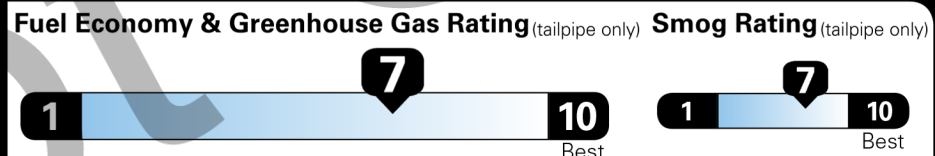

This vehicle emits 191 grams CO₂ per mile. The best emits 0 grams per mile (tailpipe only). Producing and distributing fuel also create emissions; learn more at fuel economy.gov.

Actual results will vary for many reasons, including driving conditions and how you drive and maintain your vehicle. The average new vehicle gets 29 MPG and costs $8,500 to fuel over 5 years. Cost estimates are based on 15,000 miles per year at $3.30 per gallon. MPGe is miles per gasoline gallon equivalent. Vehicle emissions are a significant cause of climate change and smog.

fuel economy.gov
Calculate personalized estimates and compare vehicles

MANUFACTURER'S SUGGESTED RETAIL PRICE[†] $33,135.00

[†]Manufacturer's suggested retail price excludes delivery processing and handling fees, license and title fees, applicable federal, state and local taxes, and dealer and distributor options and accessories.

36 month/36,000-mile limited warranty on all Southeast Toyota Distributors, LLC options, contact your local Toyota dealership for more information.

TOTAL DISTRIBUTOR'S OPTIONS	$ 1,595.00
DELIVERY, PROCESSING AND HANDLING FEE	1,295.00
DESTINATION FUEL SURCHARGE	0.00
TOTAL SUGGESTED RETAIL PRICE	$ 36,025.00

DELIVERED BY TRUCK TO: 10134

JIM ELLIS TOYOTA OF MCDONOUGH
144 HIGHWAY 81 WEST
MCDONOUGH, GA 30253

C088